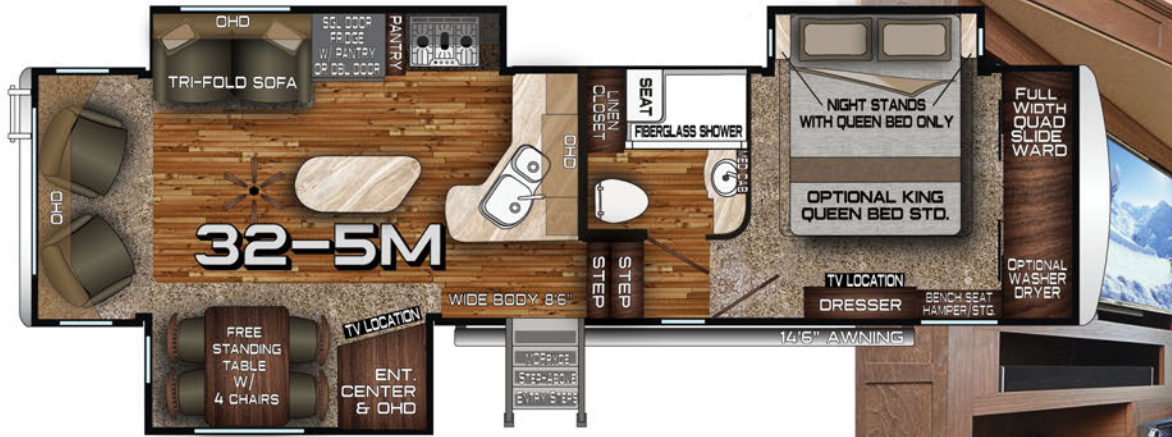

**ARCTIC FOX
GRANDE RONDE
5TH WHEELS**