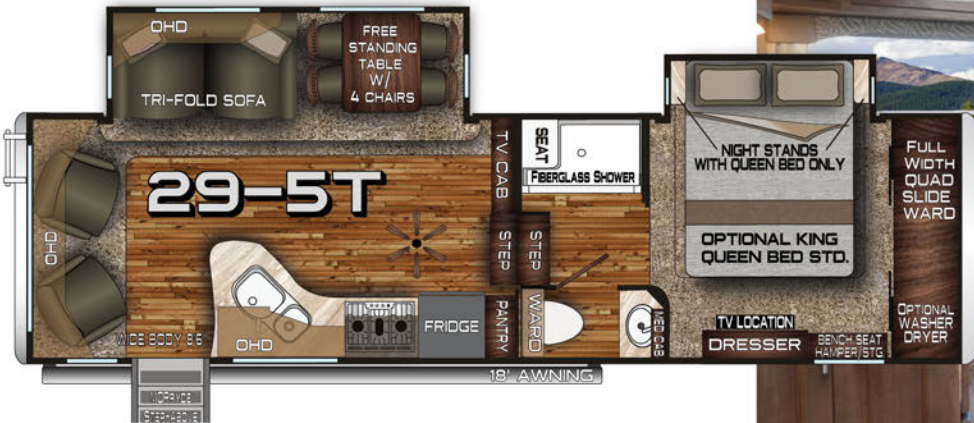

RONDE 5TH WHEELS