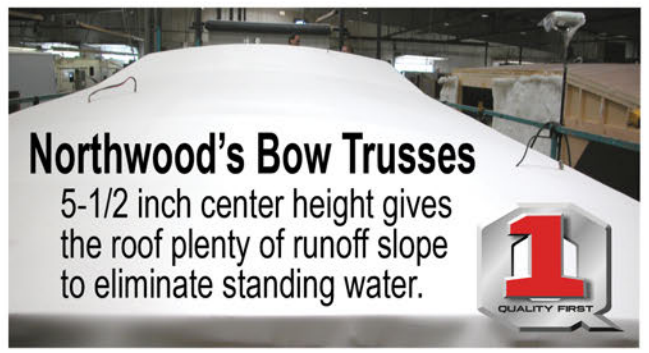

BONDED ROOF TRUSS/ FULL WALK-ON ROOF

UP TO 4" OF EXTRA HEADROOM

The Northwood Bonded Roof Truss System bonds all the components of the roof structure together as a unit. The ceiling, trusses and roof plywood are unified in a bonded system that gives superior load distribution and maximum load bearing capacity.

Top quality exterior grade plywood panels are bonded to the trusses and a thick one piece roofing membrane is then applied for a durable, long lasting seal to protect you and your coach from the elements.