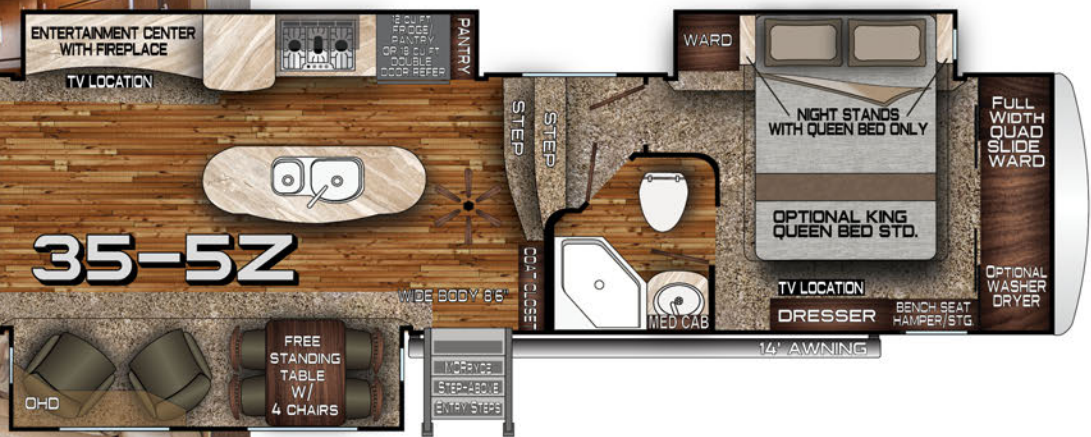

35-5Z WINDSWEPT SERENITY