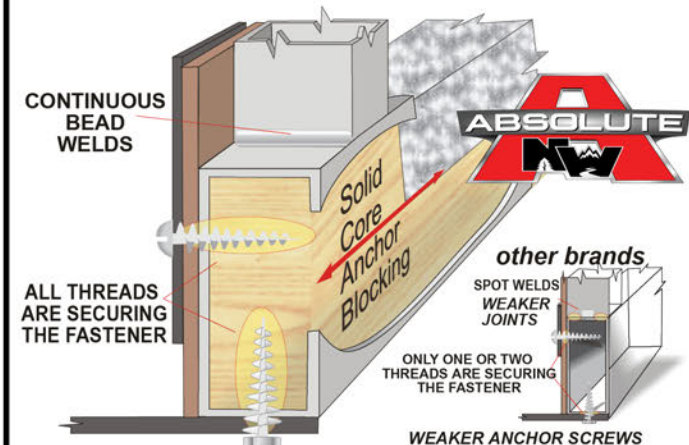

Now that's an **ABSOLUTE** Quality Superstructure!