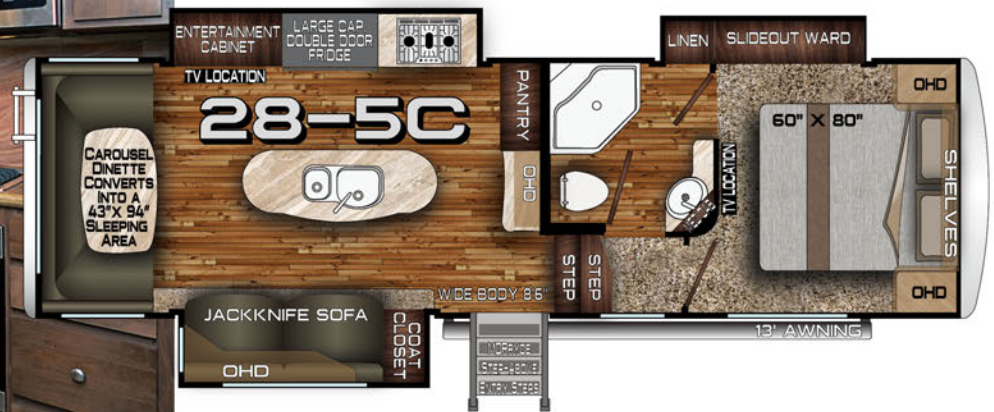

ARCTIC FOX GRANDE