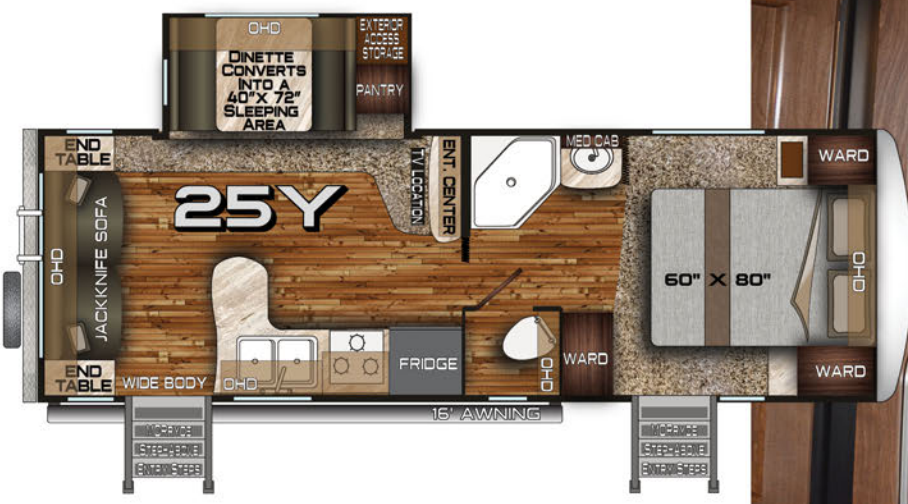

25Y WINDSWEPT SERENITY

OF QUALITY